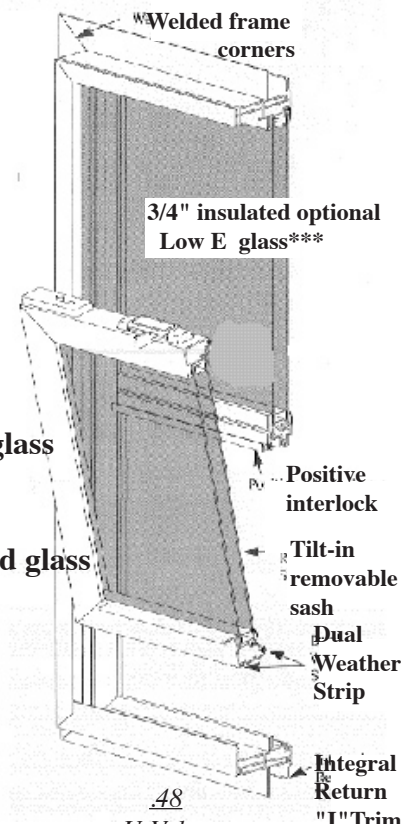

The New Standard for *Quality* for

Insulated Vinyl Windows

Manufactured Homes also **NEW** Custom Sizes

add \$20.00

size	price	description
14 x 27 1/1 obscure	58 psf \$ 82.95 ***	1 over 1, frosted glass
14 x 27 4/4 clear	58 psf 78.95	4 over 4 muntions
14 x 27 4/4 obscure	58 psf 85.95	4 over 4 muntions, frosted glass
14 x 40 1/1 clear	58 psf 90.95***	1 over 1
14 x 40 1/1 obscure	58 psf 102.95	1 over 1, frosted glass
14 x 40 1/1 obscure, temper	58 psf 113.50	1 over 1, frosted & tempered glass
14 x 40 4/4 clear	58 psf 90.50	4 over 4 muntions
14 x 54 4/4 clear	58 psf 110.95 ***	4 over 4 muntions
18 x 54 4/4 clear	58 psf 119.50 ***	4 over 4 muntions
24 x 27 1/1 obscure	58 psf 104.95	1 over 1, frosted glass
24 x 27 4/4 clear	58 psf 95.50	4 over 4 muntions
24 x 27 4/4 obscure	58 psf 107.95	4 over 4 muntions, frosted glass
24 x 54 4/4	58 psf 129.95	4 over 4 muntions
30 x 27 6/6	58 psf 110.95	6 over 6 muntions
30 x 27 1/1 obscure	58 psf 123.95	6 over 6 muntions
30 x 30 6/6	58 psf 115.95	6 over 6 muntion (bttm sash 16")
30 x 35 6/6 W/32 sash	58 psf 122.95	6 over 6 muntions
30 x 36 6/6	58 psf 122.95	6 over 6 muntions
30 x 40 6/6	58 psf 123.95	6 over 6 muntions, tempered clear glass
30 x 40 6/6 CLR TEMP	58 psf 162.95	6 over 6 muntions, tempered obscure glass
30 x 40 6/6 OBS TEMP	58 psf 168.95	6 over 6 muntions (bttm sash 30")
30 x 54 6/6 W/60 SASH EGRESS	58 psf 147.95	6 over 6 muntions (bttm sash 30") temp. glass
30 x 54 6/6 CLR TEMP W/60 SASH EGR.	187.50	6 over 6 muntions
30 x 60 6/6	58 psf " " 153.95	6 over 6 muntions
30 x 66 6/6 EGRESS	58 psf 161.95	6 over 6 muntions
36 x 36 6/6	58 psf 131.95	6 over 6 muntions
36 x 40 6/6	58 psf 139.95	6 over 6 muntions
36 x 54 6/6 EGRESS	58 psf 155.50	6 over 6 muntions
36 x 60 6/6 EGRESS	58 psf 165.95	6 over 6 muntions
40 x 36 6/6	58 psf 150.95	6 over 6 muntions
40 x 54 6/6 EGRESS	58 psf 165.95	6 over 6 muntions
46 x 30 6/6	58 psf 146.50	6 over 6 muntions
46 x 40 6/6	58 psf 156.95	6 over 6 muntions
46 x 40 6/6 Horizontal	58 psf 159.95	6 across 6 muntions
46 x 54 6/6 EGRESS	48 psf 174.95	6 over 6
62 x 40 6/6 Horizontal	228.95	6 across 6 muntions