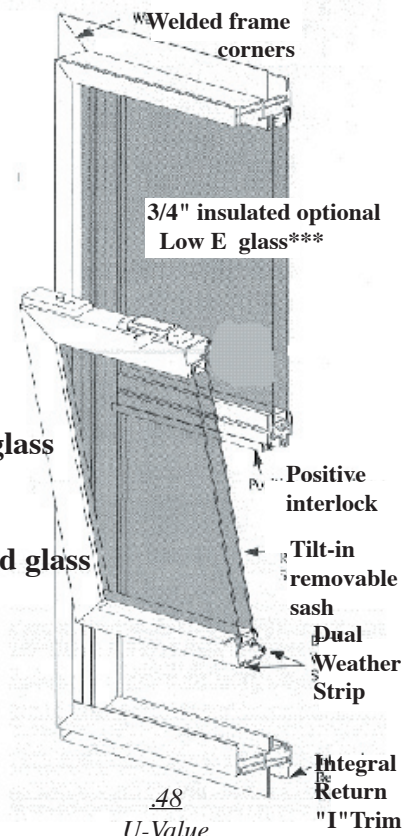

48 U-Value *** Low E glass add 10%

WP Octagon 30" 58 psf \$168.95
 WP-Round 30x15 4 lite \$114.95

36 x 18 \$167.50 58 psf
 WP Cathedral 36 x 18 \$163.95 58 psf

WP 60x12 25 psf \$194.50

WP 61 1/4 x 4 lite 25 psf \$267.95